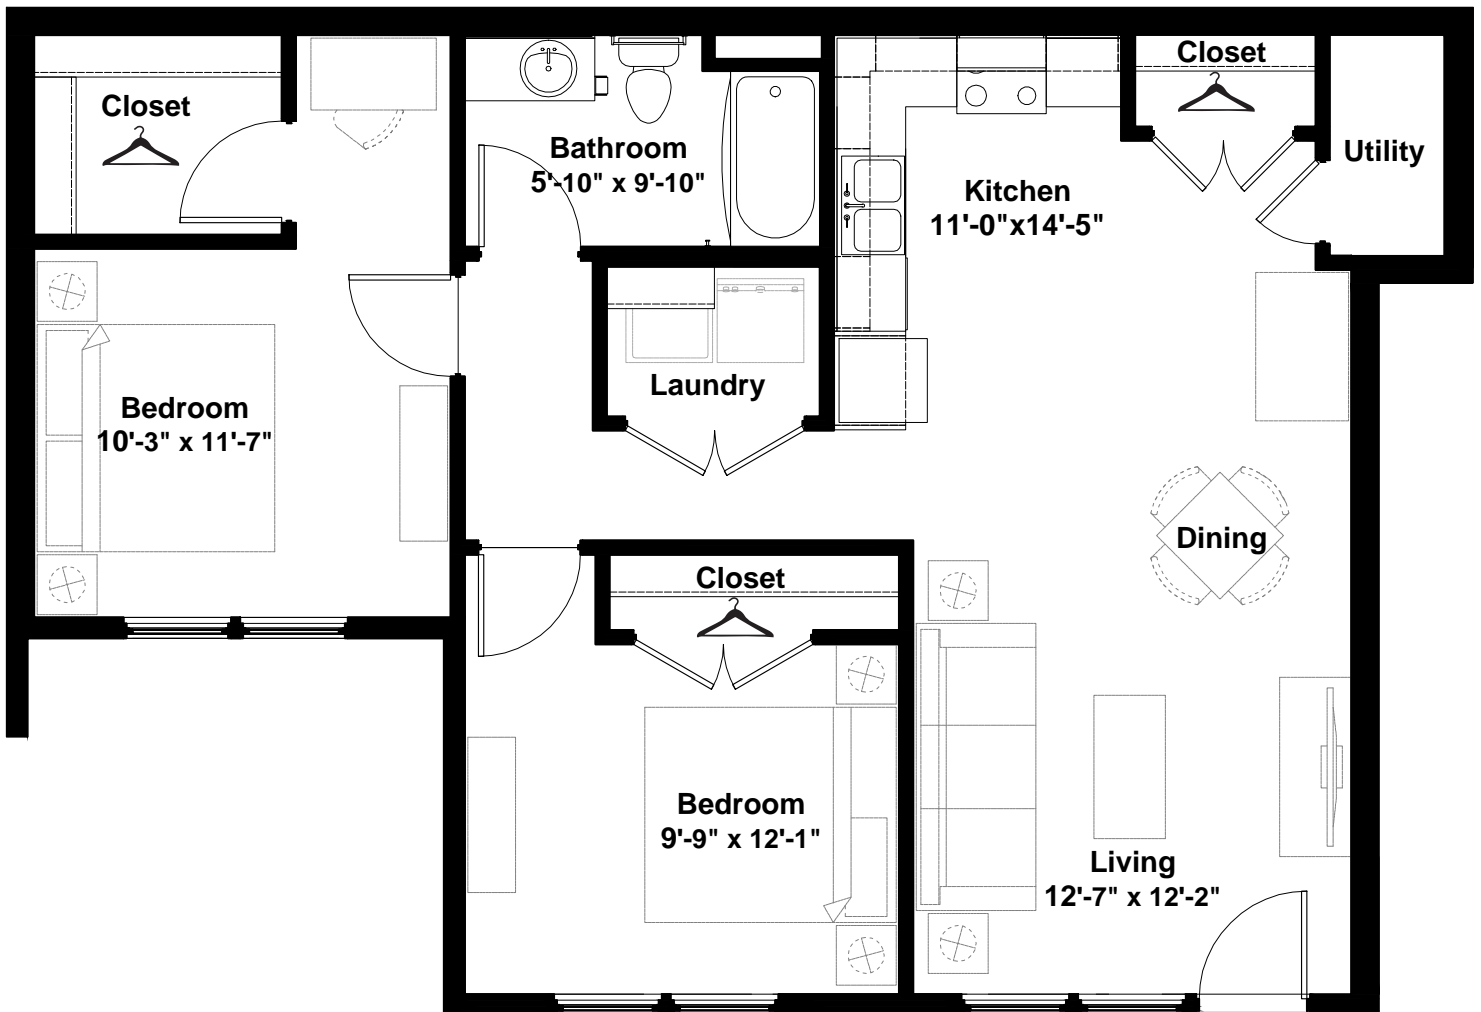

2-1 Horizon Courtyard

1st level. 2 bedroom. 1 bath

This floor plan representation is not to scale and all dimensions are approximate. Final layout and room dimensions are subject to change prior to the delivery of any apartment unit.