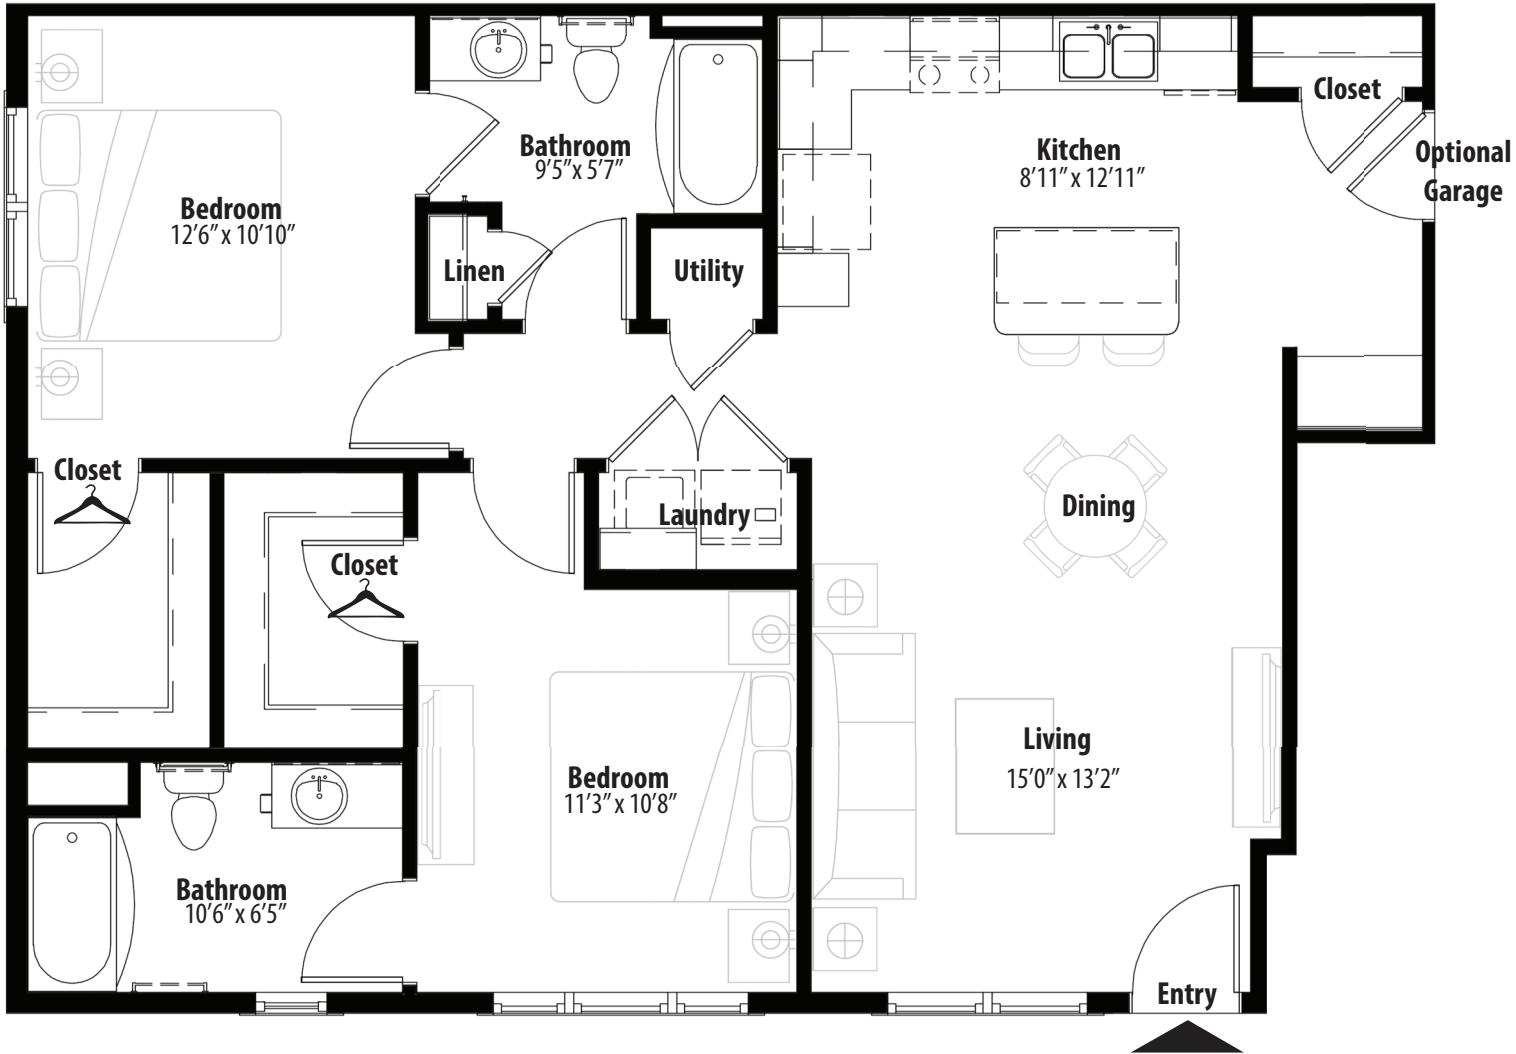

2 BR Designer Courtyard

1st level, 2 bedroom, 2 bath

This floor plan representation is not to scale and all dimensions are approximate. Final layout and room dimensions are subject to change prior to the delivery of any apartment unit.