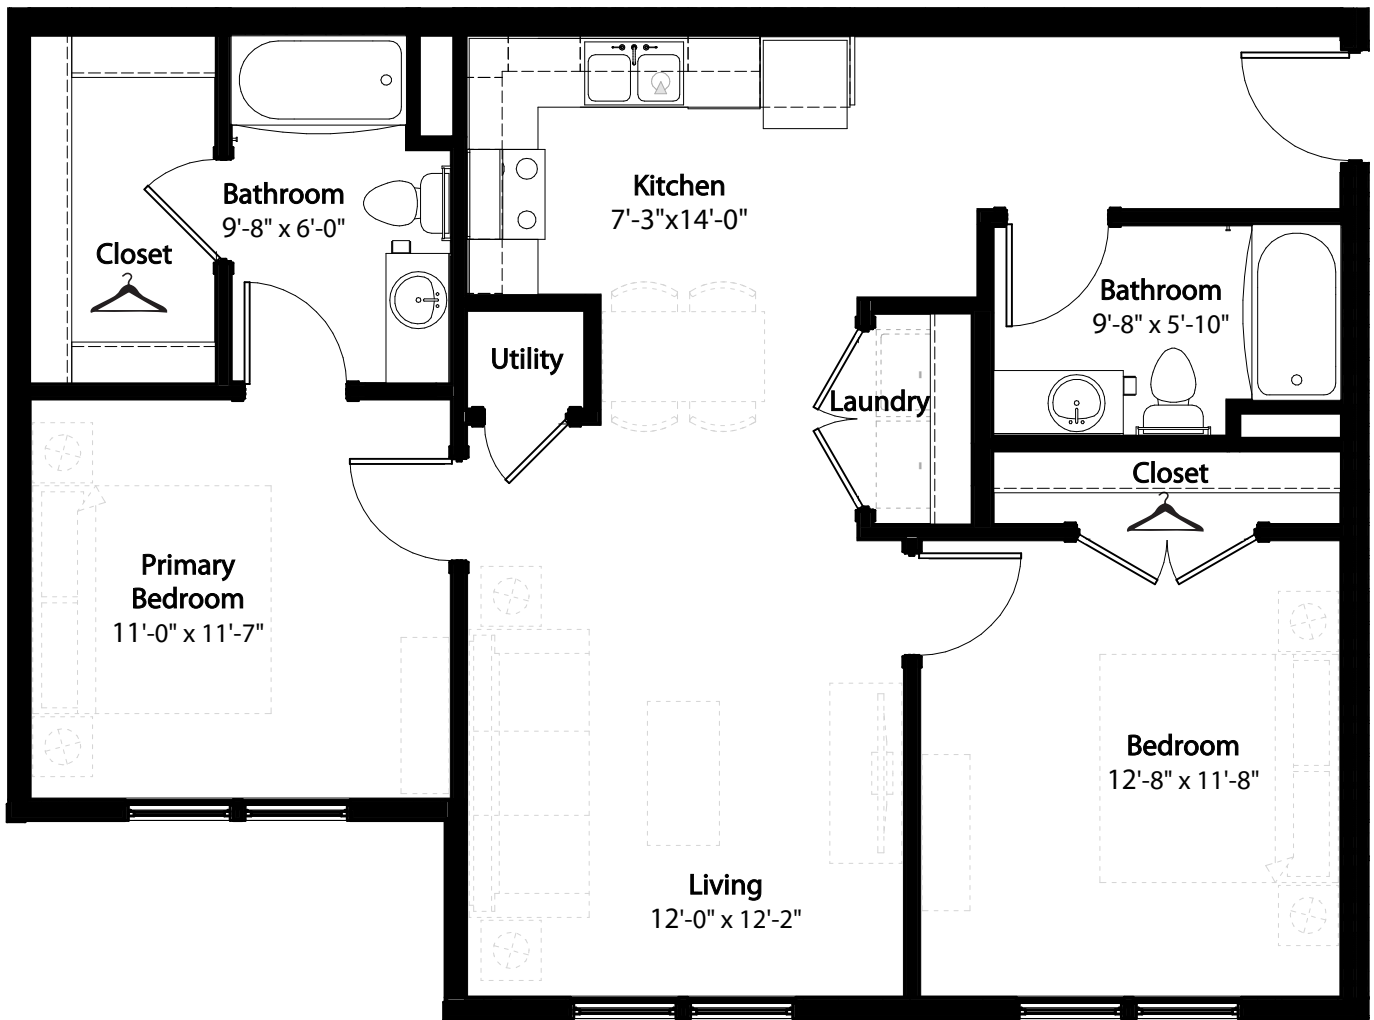

2-2 Horizon Overlook

2nd level. 2 bedroom. 2 bath - 977 sq. ft.

This floor plan representation is not to scale and all dimensions are approximate. Final layout and room dimensions are subject to change prior to the delivery of any apartment unit.