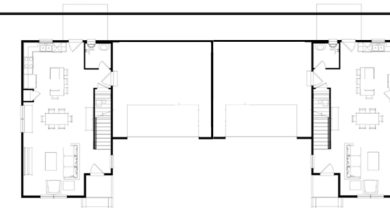

AVANTERRA™

BLACK FOREST

3 BEDROOM VISTA - DUPLEX PRIMARY BEDROOM ON 2ND FLOOR

1,543 SQFT
2-STORY, 2 CAR GARAGE

DUPLEX CONFIGURATION

FIRST FLOOR

SECOND FLOOR

This floor plan representation is not to scale and all dimensions are approximate. Final layout and room dimensions are subject to change prior to the delivery of any home.