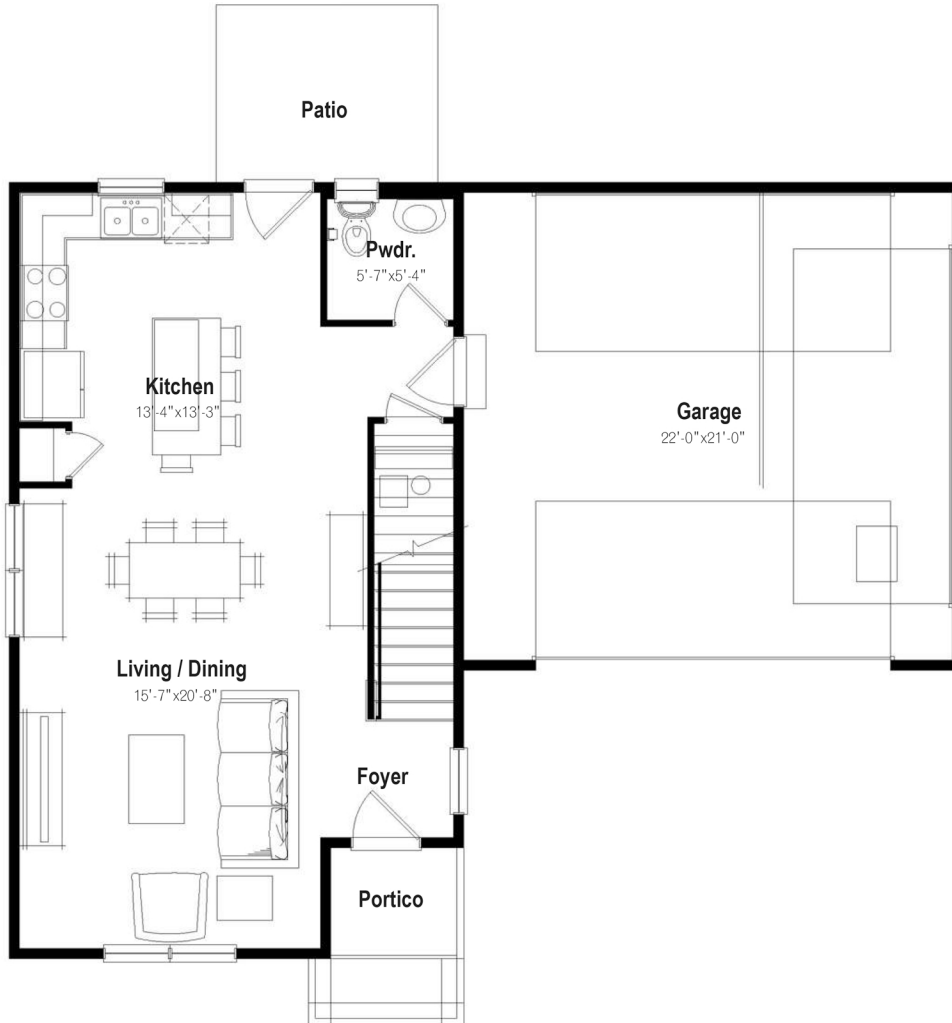

AVANTERRA™

BLACK FOREST

3 BEDROOM VISTA - DUPLEX PRIMARY BEDROOM ON 2ND FLOOR

1,543 SQFT
2-STORY, 2 CAR GARAGE

DUPLEX CONFIGURATION

FIRST FLOOR

SECOND FLOOR

This floor plan representation is not to scale and all dimensions are approximate. Final layout and room dimensions are subject to change prior to the delivery of any home.