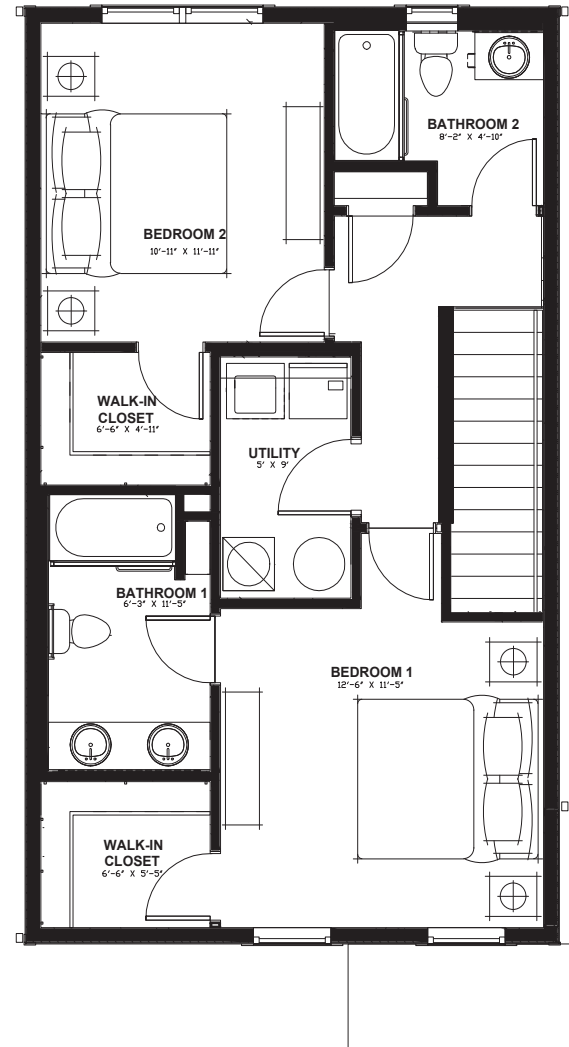

AVANTERRA™

BLACK FOREST

2 BEDROOM VISTA PRIMARY BEDROOM ON 2ND FLOOR

1,417 SQFT
2-STORY, NO GARAGE

FIRST FLOOR

SECOND FLOOR

This floor plan representation is not to scale and all dimensions are approximate. Final layout and room dimensions are subject to change prior to the delivery of any home.