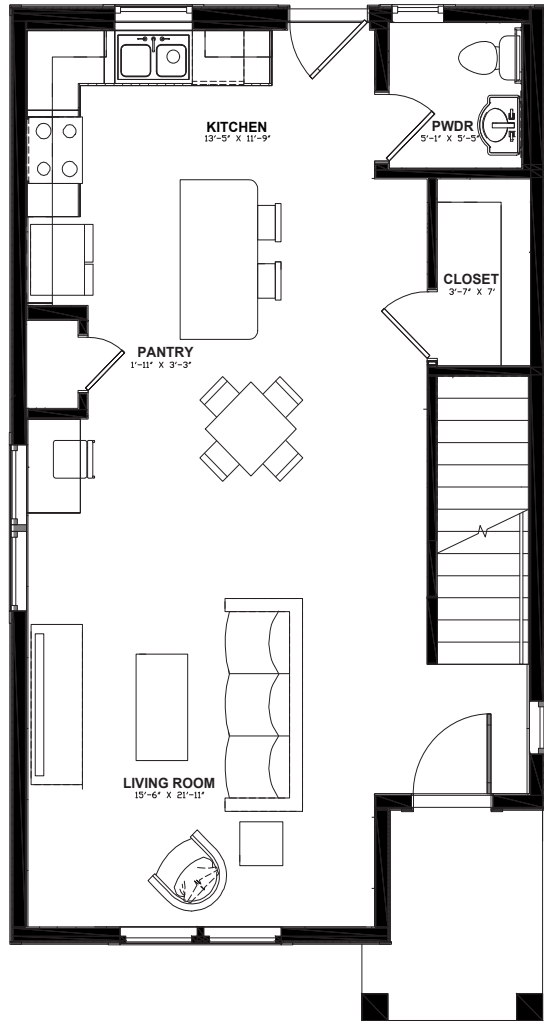

AVANTERRA™

BLACK FOREST

2 BEDROOM VISTA PRIMARY BEDROOM ON 2ND FLOOR

1,417 SQFT
2-STORY, NO GARAGE

FIRST FLOOR

SECOND FLOOR

This floor plan representation is not to scale and all dimensions are approximate. Final layout and room dimensions are subject to change prior to the delivery of any home.