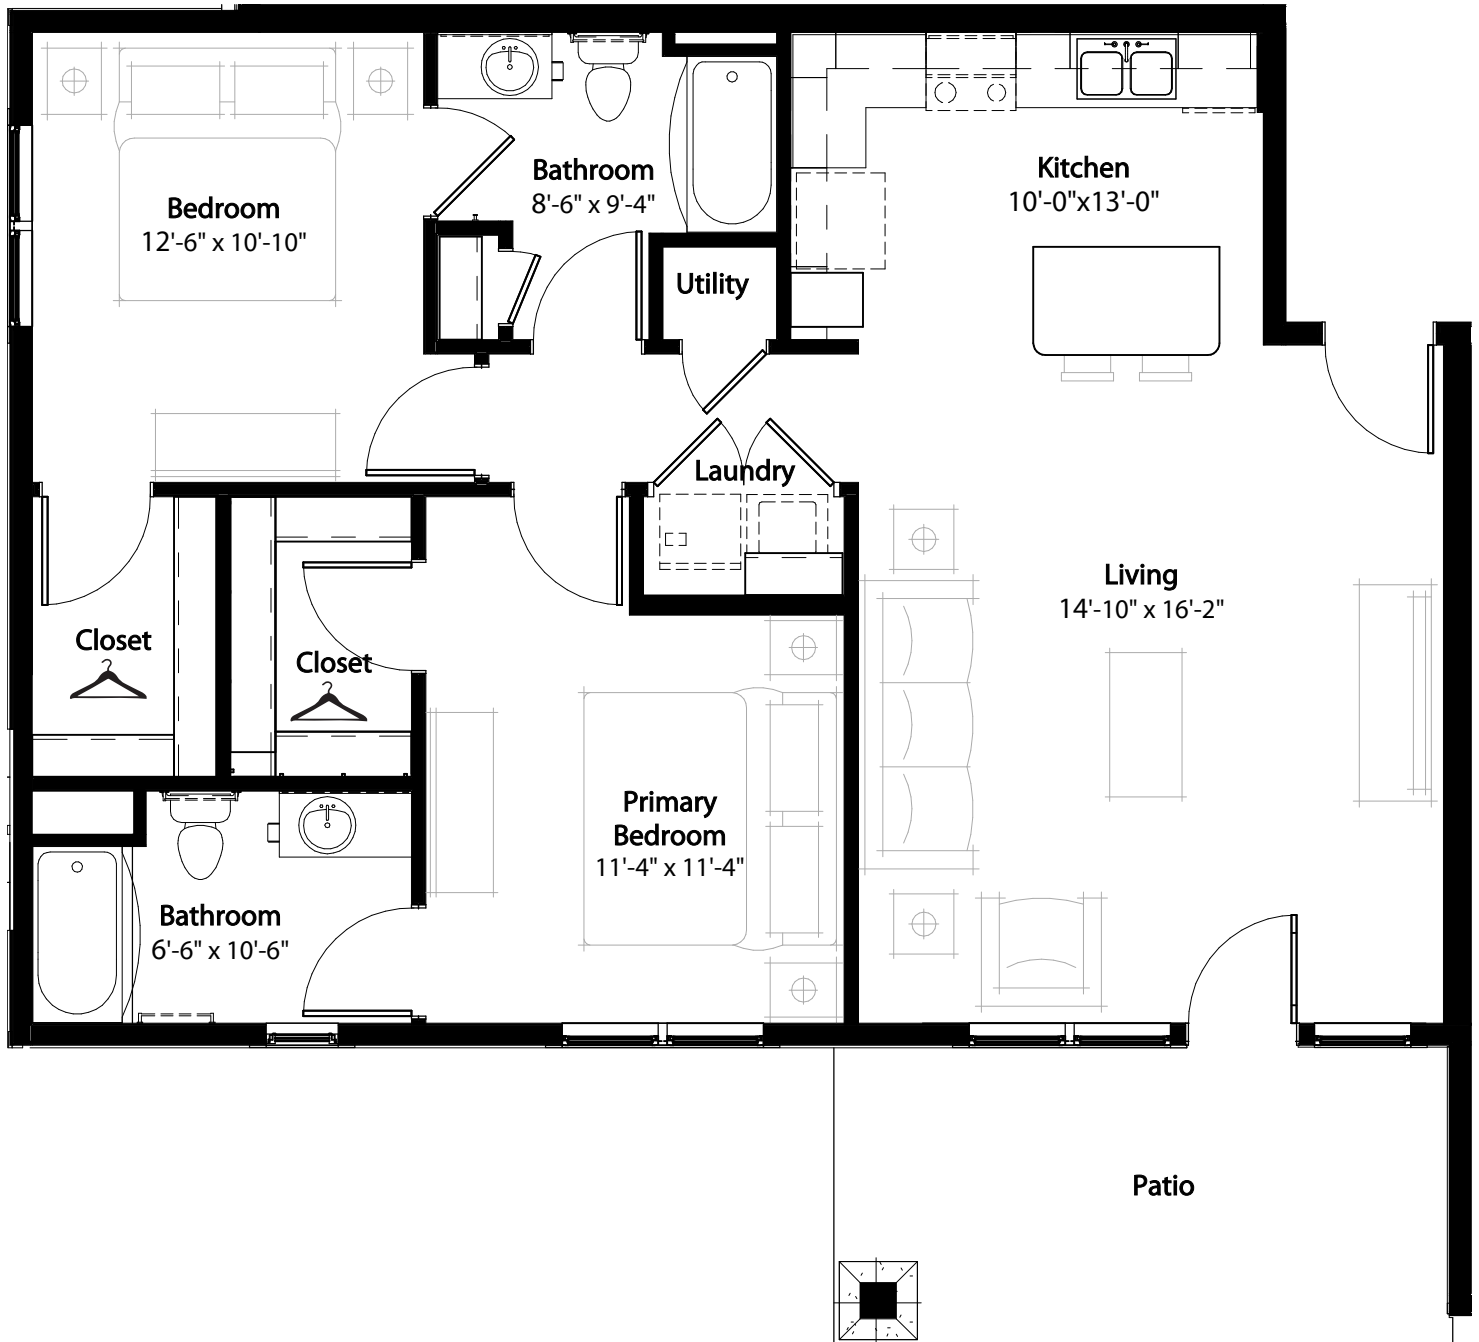

2 BR Vue Courtyard

1st level. 2 bedroom. 2 bath

This floor plan representation is not to scale and all dimensions are approximate. Final layout and room dimensions are subject to change prior to the delivery of any apartment unit.