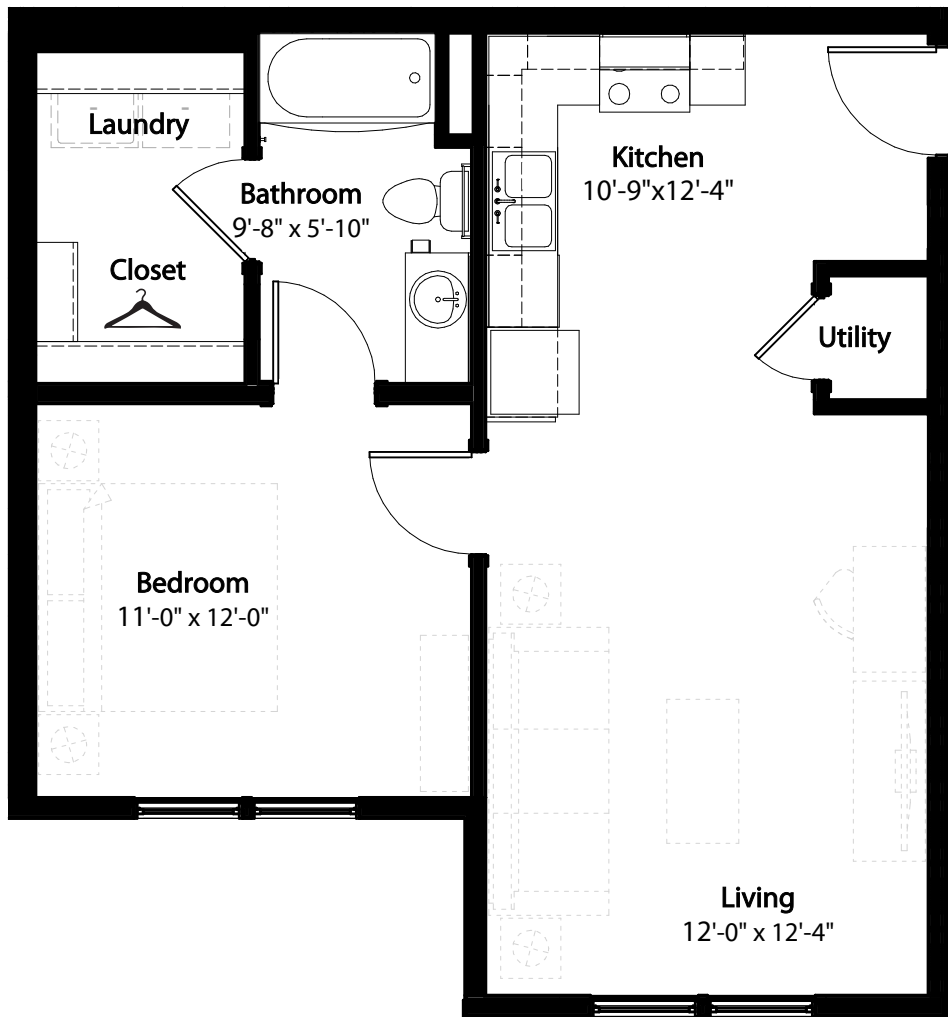

1-1 Horizon Overlook

2nd level. 1 bedroom. 1 bath.

This floor plan representation is not to scale and all dimensions are approximate. Final layout and room dimensions are subject to change prior to the delivery of any apartment unit.